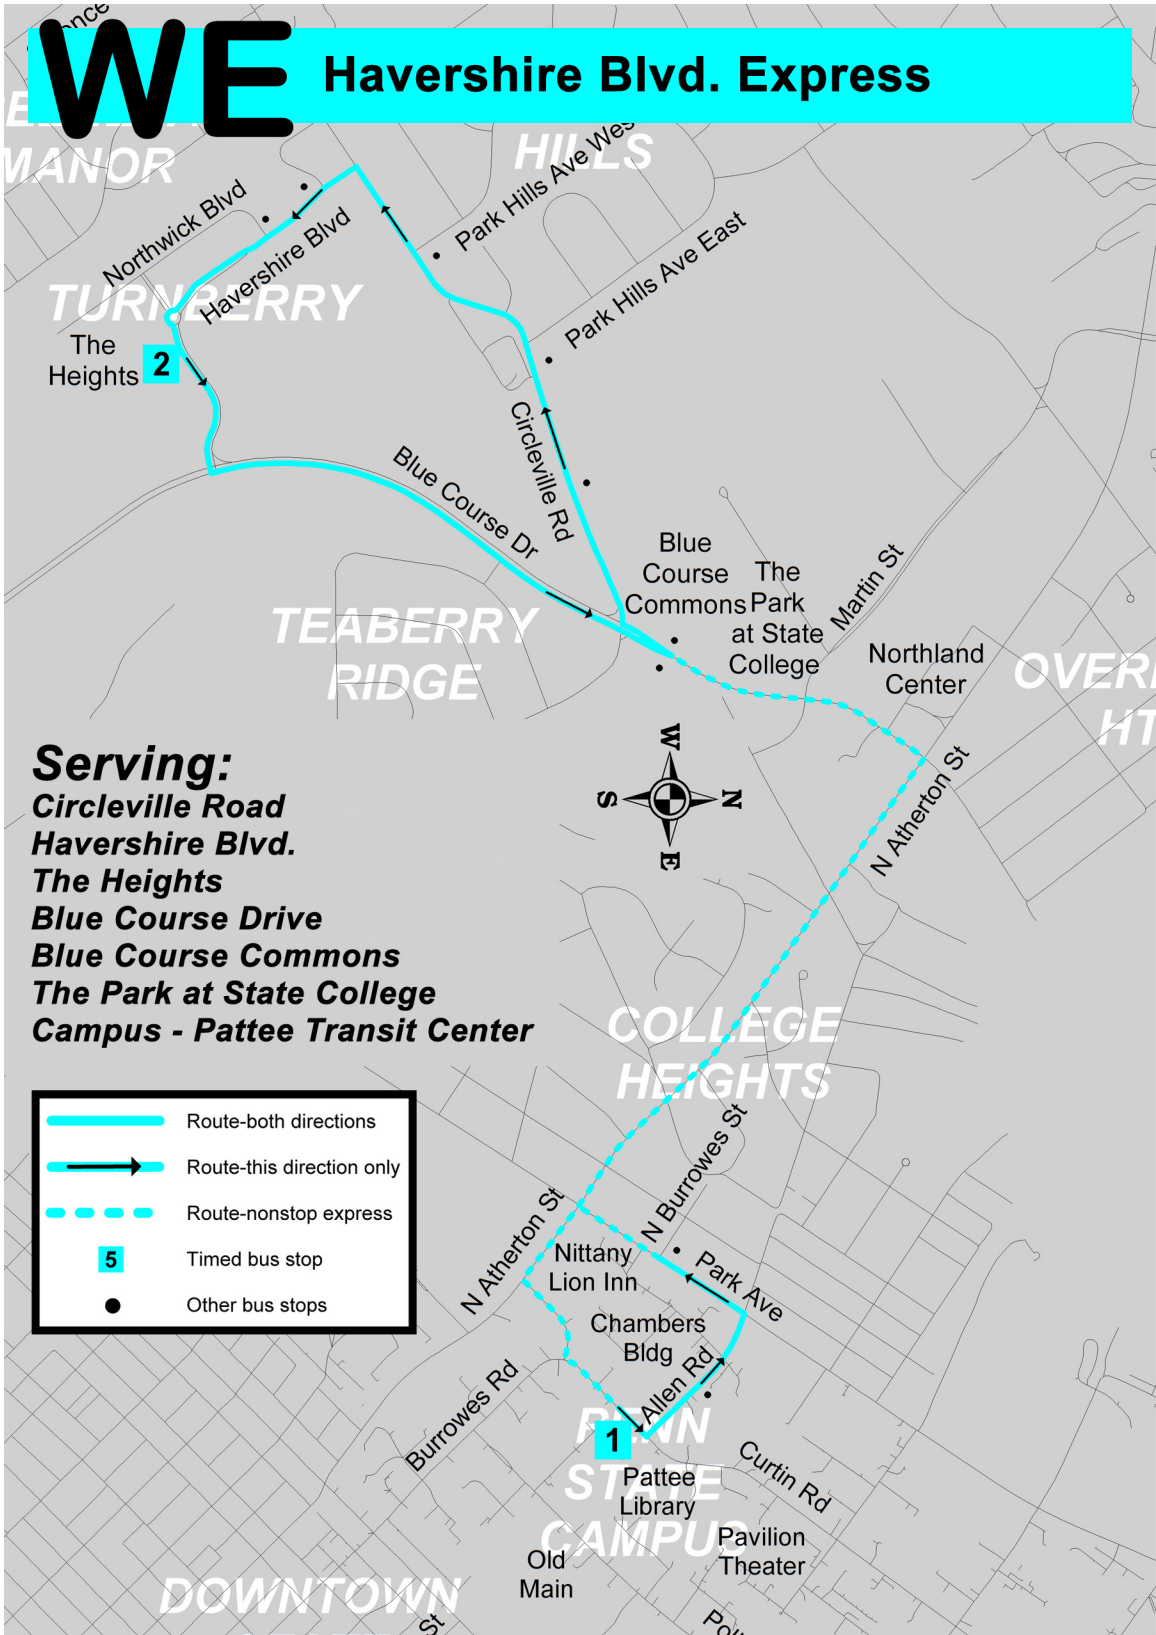

WE Havershire Blvd. Express