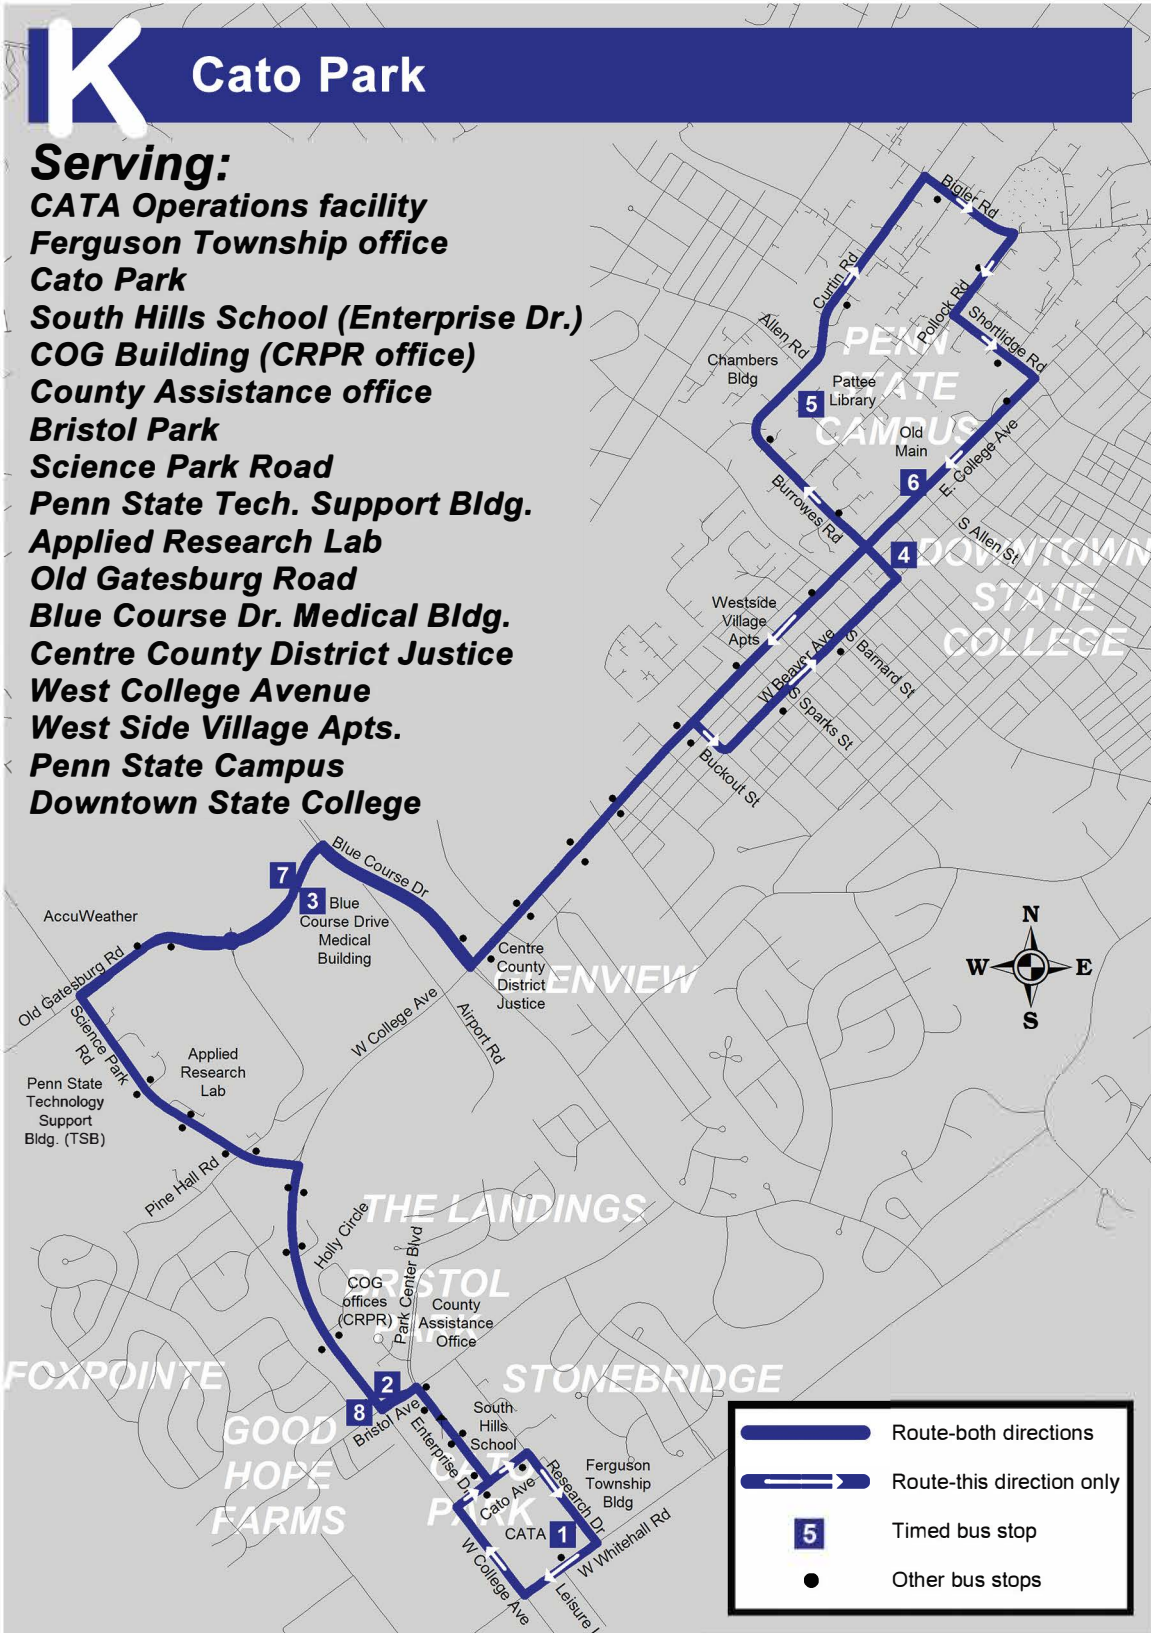

# K Cato Park

- Serving:**
- CATA Operations facility**
  - Ferguson Township office**
  - Cato Park**
  - South Hills School (Enterprise Dr.)**
  - COG Building (CRPR office)**
  - County Assistance office**
  - Bristol Park**
  - Science Park Road**
  - Penn State Tech. Support Bldg.**
  - Applied Research Lab**
  - Old Gatesburg Road**
  - Blue Course Dr. Medical Bldg.**
  - Centre County District Justice**
  - West College Avenue**
  - West Side Village Apts.**
  - Penn State Campus**
  - Downtown State College**

## K Route Timetable

### Saturday

<b>INBOUND:</b> <i>to Campus &amp; Downtown</i>					<b>OUTBOUND:</b> <i>to West College Ave., Old Gatesburg Rd., Bristol Park &amp; Cato Park</i>				
<i>leave Cato Park: Research Drive at CATA</i>	<i>West College Ave at Bristol Ave Inbound</i>	<i>1700 Old Gatesburg Rd - Blue Course Medical Bldg.</i>	<i>Downtown: S. Burrows St at Calder Way</i>	<i>Campus: Pattee Transit Center Eastbound</i>	<i>arrive Downtown: College Avenue at Allen St.</i>	<i>leave Downtown: College Avenue at Allen St.</i>	<i>across from 1700 Old Gatesburg Road - Blue Course Medical Bldg.</i>	<i>West College Ave at Bristol Ave Outbound</i>	<i>arrive Cato Park: Research Drive at CATA</i>
1	2	3	4	5	6	6	7	8	1
7:08	7:12	7:16	7:23	7:26	7:37	7:42	7:48	7:53	7:58
8:08	8:12	8:16	8:23	8:26	8:37	8:42	8:48	8:53	8:58
<b>12:08</b>	<b>12:12</b>	<b>12:16</b>	<b>12:23</b>	<b>12:26</b>	<b>12:37</b>	<b>12:42</b>	<b>12:48</b>	<b>12:53</b>	<b>12:58</b>
1:08	1:12	1:16	1:23	1:26	1:37	1:42	1:48	1:53	1:58
4:08	4:12	4:16	4:23	4:26	4:37	4:42	4:48	4:53	4:58
5:08	5:12	5:16	5:23	5:26	5:37	5:42	5:48	5:53	5:58

### Sunday: NO SERVICE

PM trips are in bold