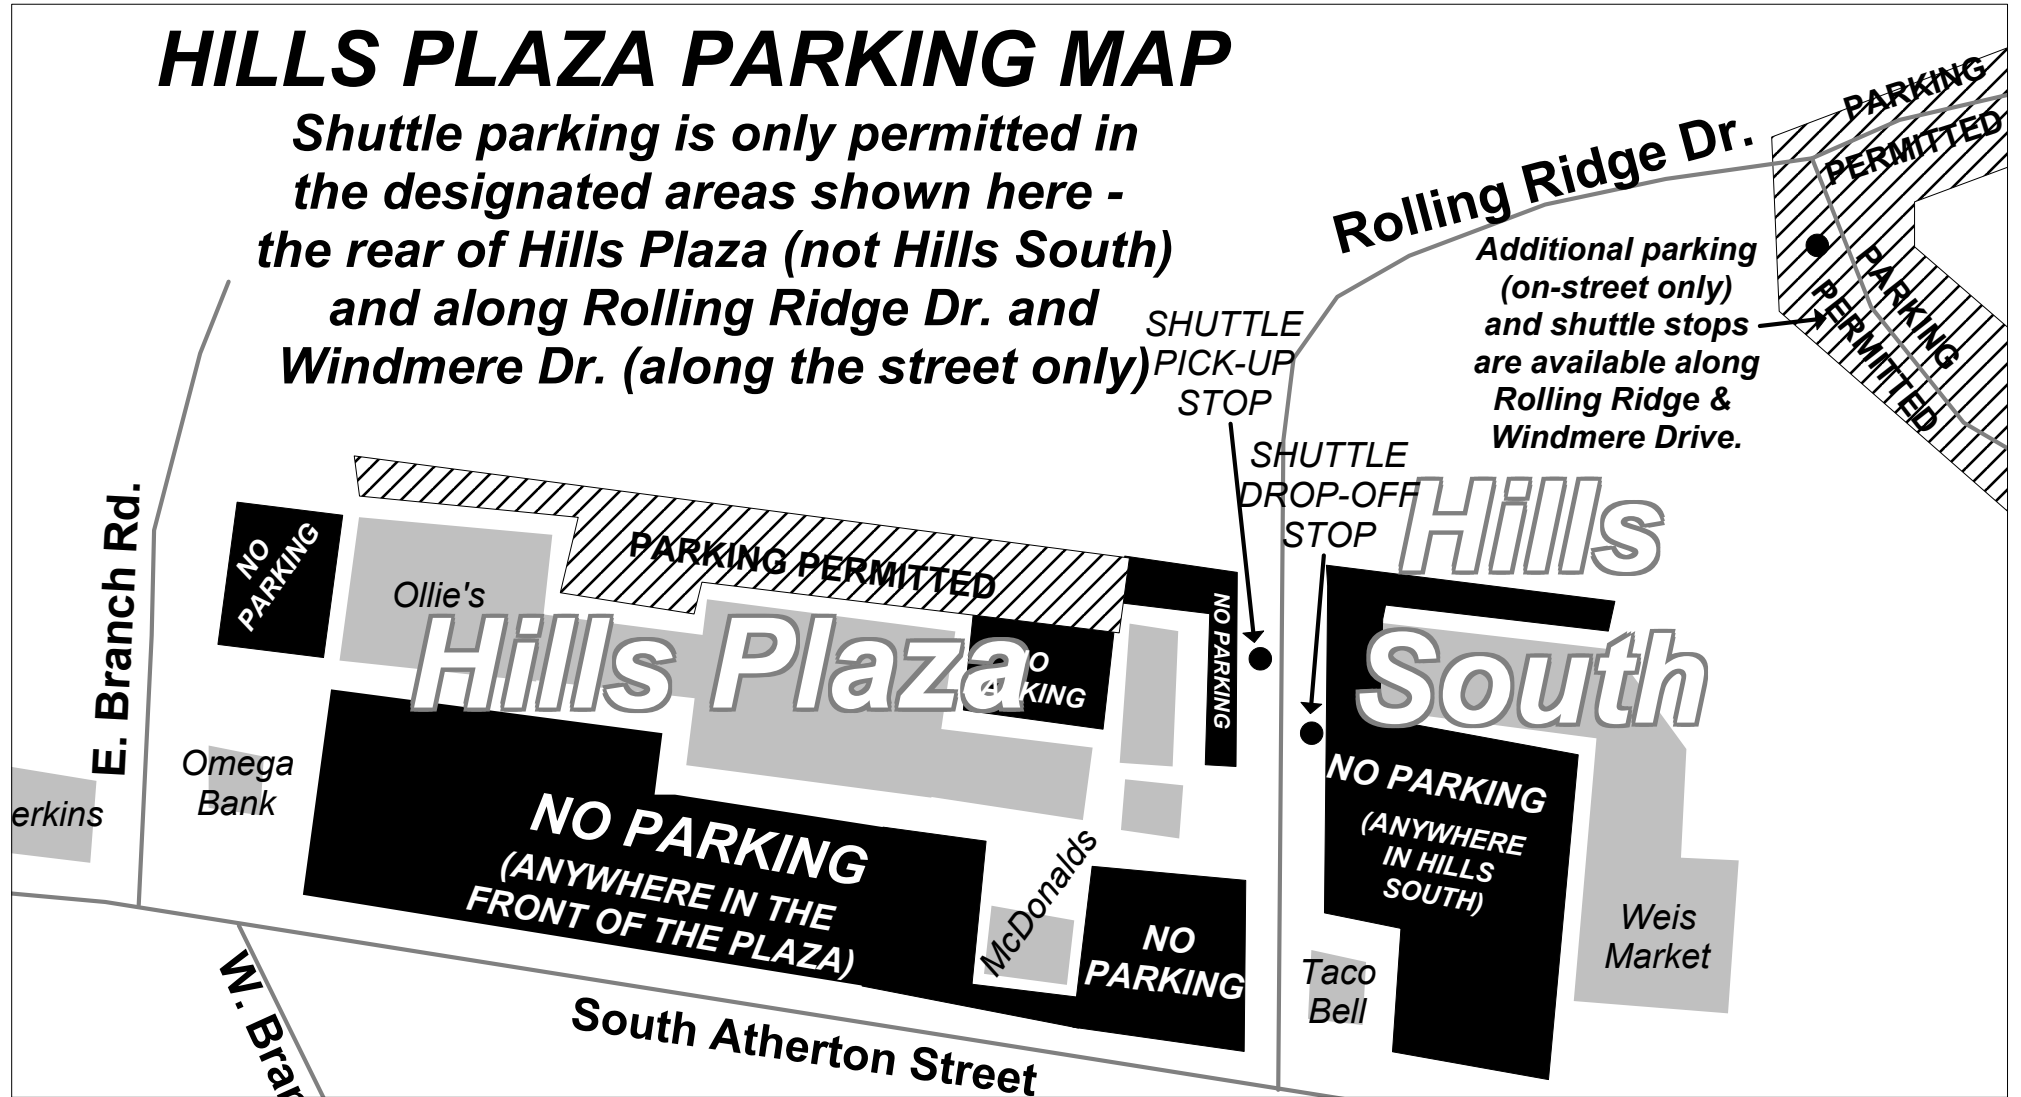

HILLS PLAZA PARKING MAP

Shuttle parking is only permitted in the designated areas shown here - the rear of Hills Plaza (not Hills South) and along Rolling Ridge Dr. and Windmere Dr. (along the street only)

Rolling Ridge Dr. PARKING PERMITTED
Additional parking (on-street only) and shuttle stops are available along Rolling Ridge & Windmere Drive.

SHUTTLE PICK-UP STOP

SHUTTLE DROP-OFF STOP

NO PARKING

Ollie's

PARKING PERMITTED

Hills Plaza

NO PARKING

NO PARKING

Omega Bank

NO PARKING (ANYWHERE IN THE FRONT OF THE PLAZA)

McDonald's

NO PARKING

Hills

South

NO PARKING (ANYWHERE IN HILLS SOUTH)

Taco Bell

Weis Market

E. Branch Rd.

W. Branch Rd.

South Atherton Street

erkins