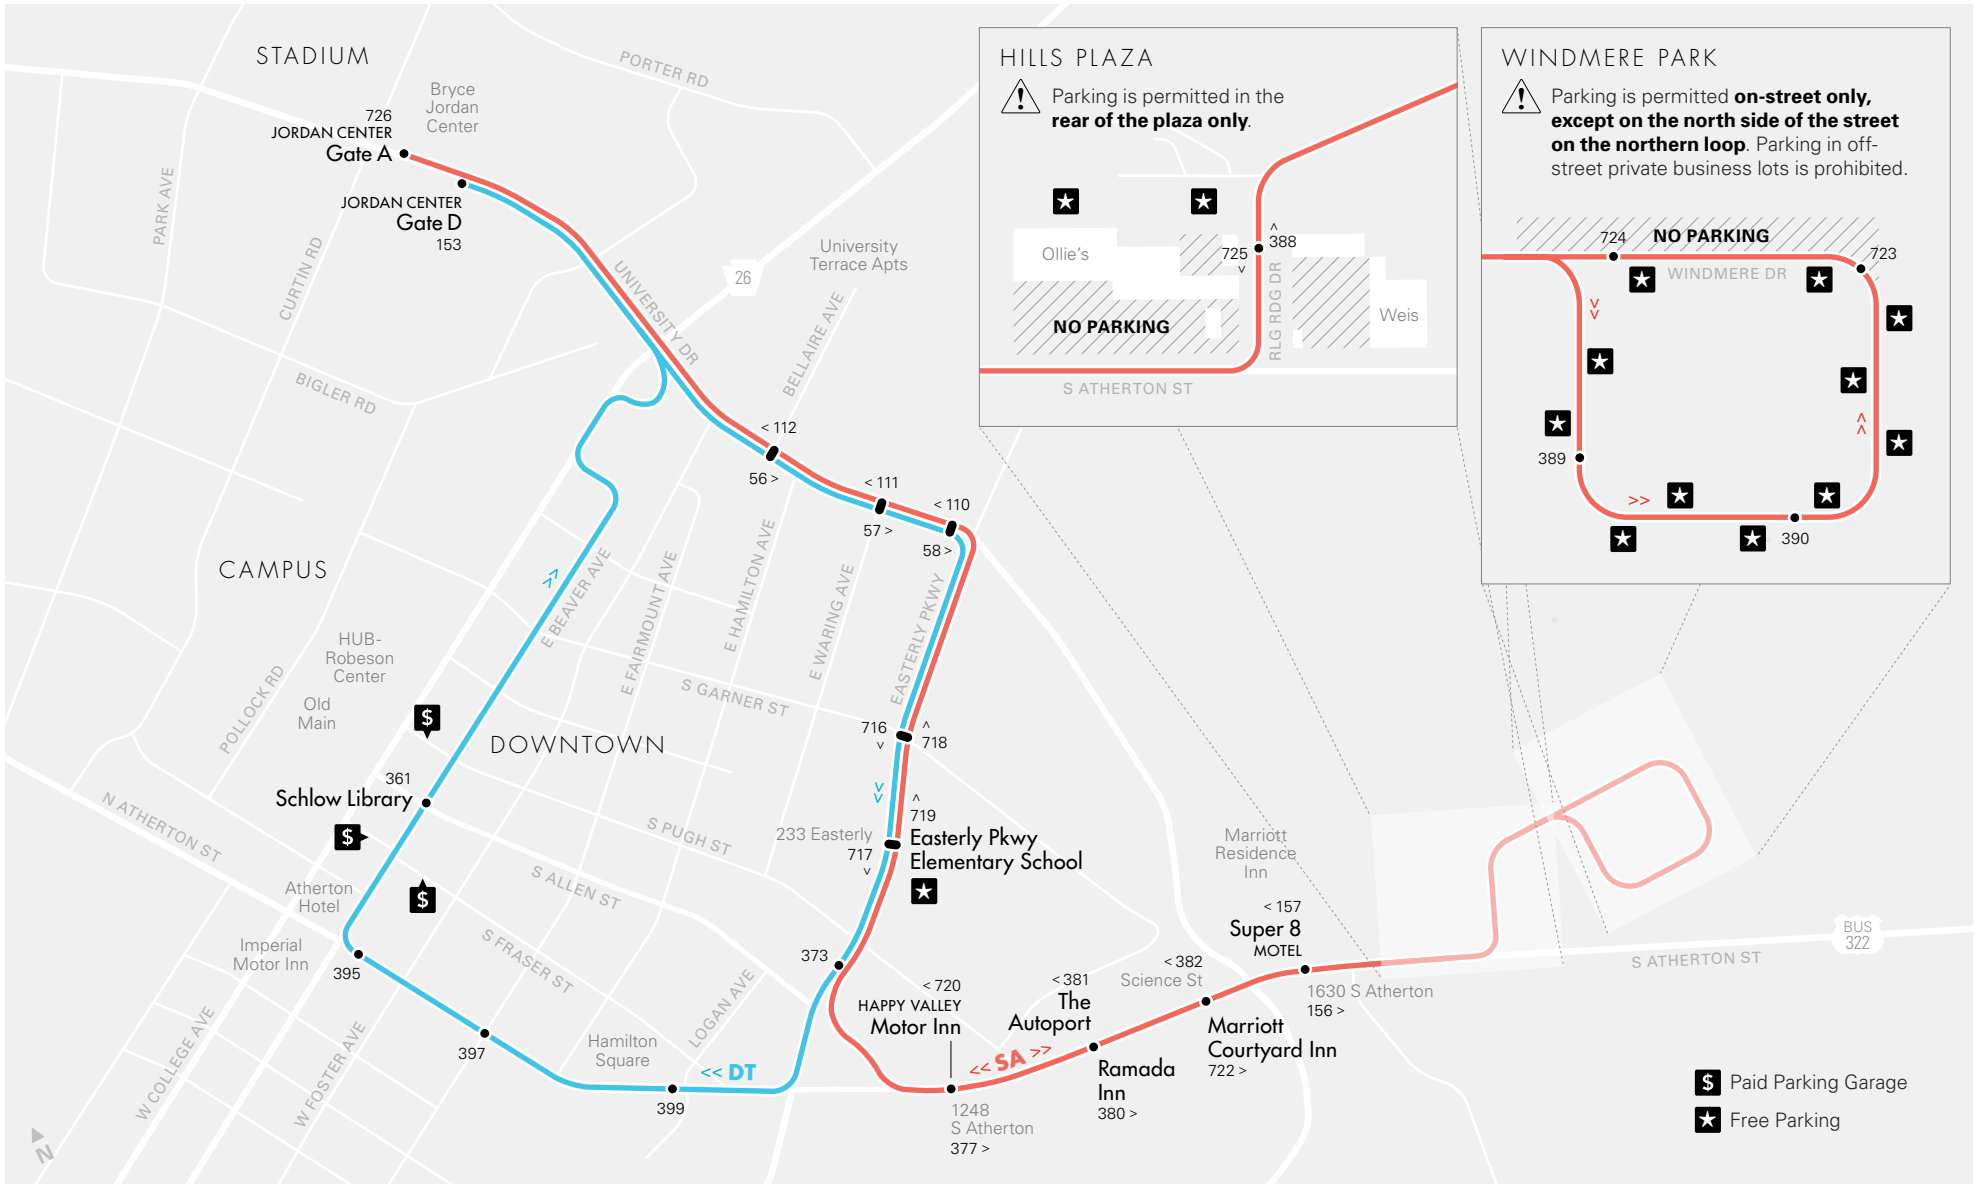

SHUTTLE STOPS

Bus stops are marked by these signs:

CENTRE AREA TRANSPORTATION AUTHORITY

CATABUS

CAMPUS

Frequent fare-free downtown/campus circulator LOOP and cross-campus LINK service.

COMMUNITY

Fixed-route community bus system connecting all participating municipalities with downtown State College and the Penn State campus, including Game Day Shuttle service between downtown State College, South Atherton Street and Beaver Stadium for Penn State home football games.

CATABUS

GAME DAY SHUTTLES

Shuttle service between downtown State College, South Atherton Street and Beaver Stadium for Penn State Home Football Games Effective September 3, 2016

DT Downtown	Clockwise around Downtown to/from Beaver Stadium	
SA S. Atherton	Hills Plaza and Windmere Park to/from Beaver Stadium via South Atherton Street <i>After the game, service is one-way from the stadium only</i>	

CENTRE AREA TRANSPORTATION AUTHORITY

108 East Beaver Avenue
State College, PA 16801

(814) 238-CATA(2282)

www.catabus.com

realtime.catabus.com

www.catabus.com

Calendar 2016 Season

KENT STATE	9/3 at 3:30p	Afternoon
TEMPLE	9/17 at 12p	Afternoon
MINNESOTA	10/1	TBA
MARYLAND	10/8 at 12p	Afternoon
OHIO STATE	10/22 at 8p	Evening
IOWA	11/05 at 7:30p	Evening
MICHIGAN STATE	11/26	TBA