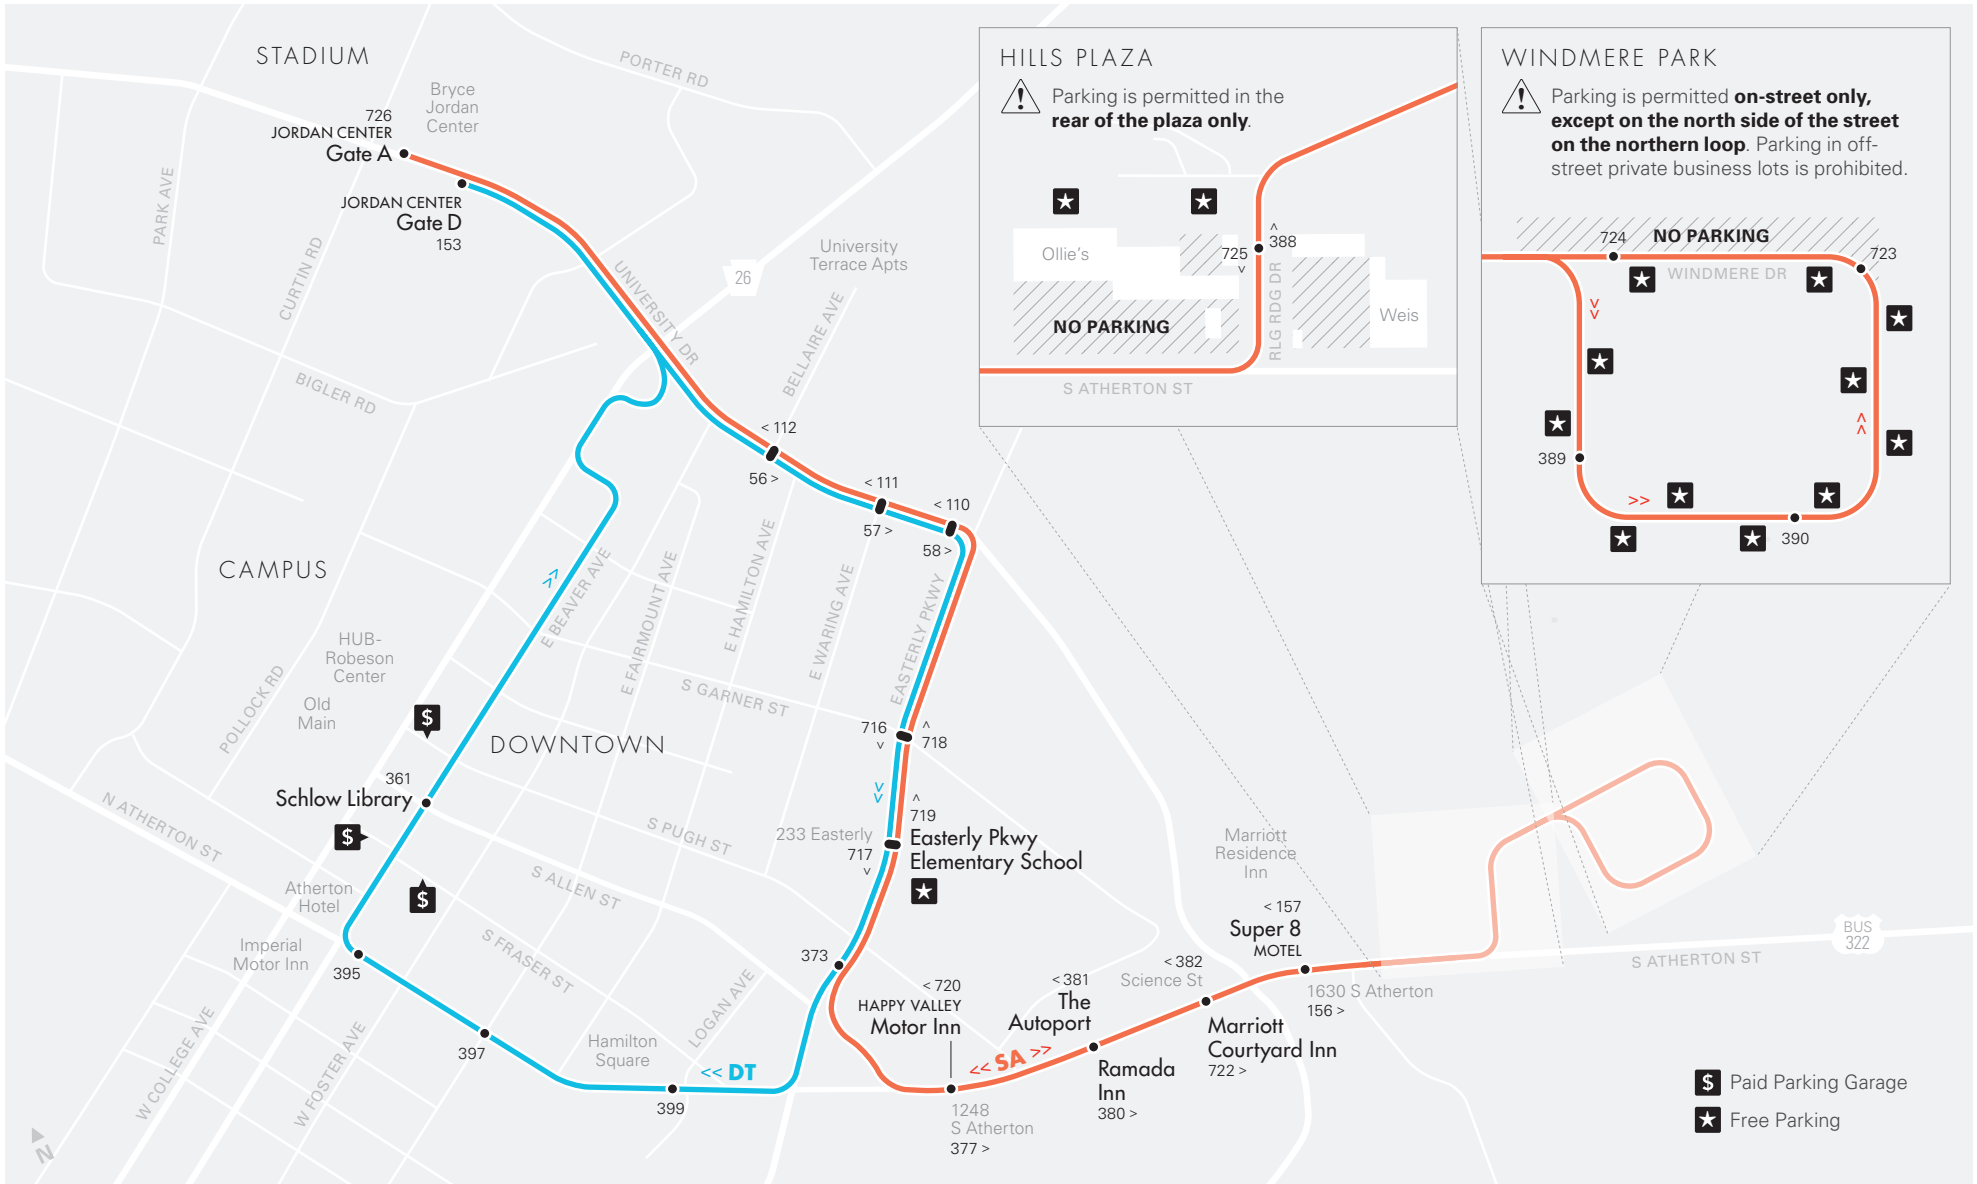

CALENDAR 2018 Season

APPALACHIAN STATE	9/1 at 3:30p	Afternoon
KENT STATE	9/15 at 12:00p	Afternoon
OHIO STATE	9/29	TBA
MICHIGAN STATE	10/13 at 3:30/4p	Afternoon
IOWA	10/27	TBA
WISCONSIN	11/10	TBA
MARYLAND	11/24	TBA

Check gopsusports.com for kickoff times that are TBA

HOURS & FREQUENCIES

AFTERNOON GAMES (Kickoff before 5:00p)

EVENING GAMES (Kickoff at 5:00p or later)

— every 10 minutes
— every 20 minutes

Bold times indicate first and last buses