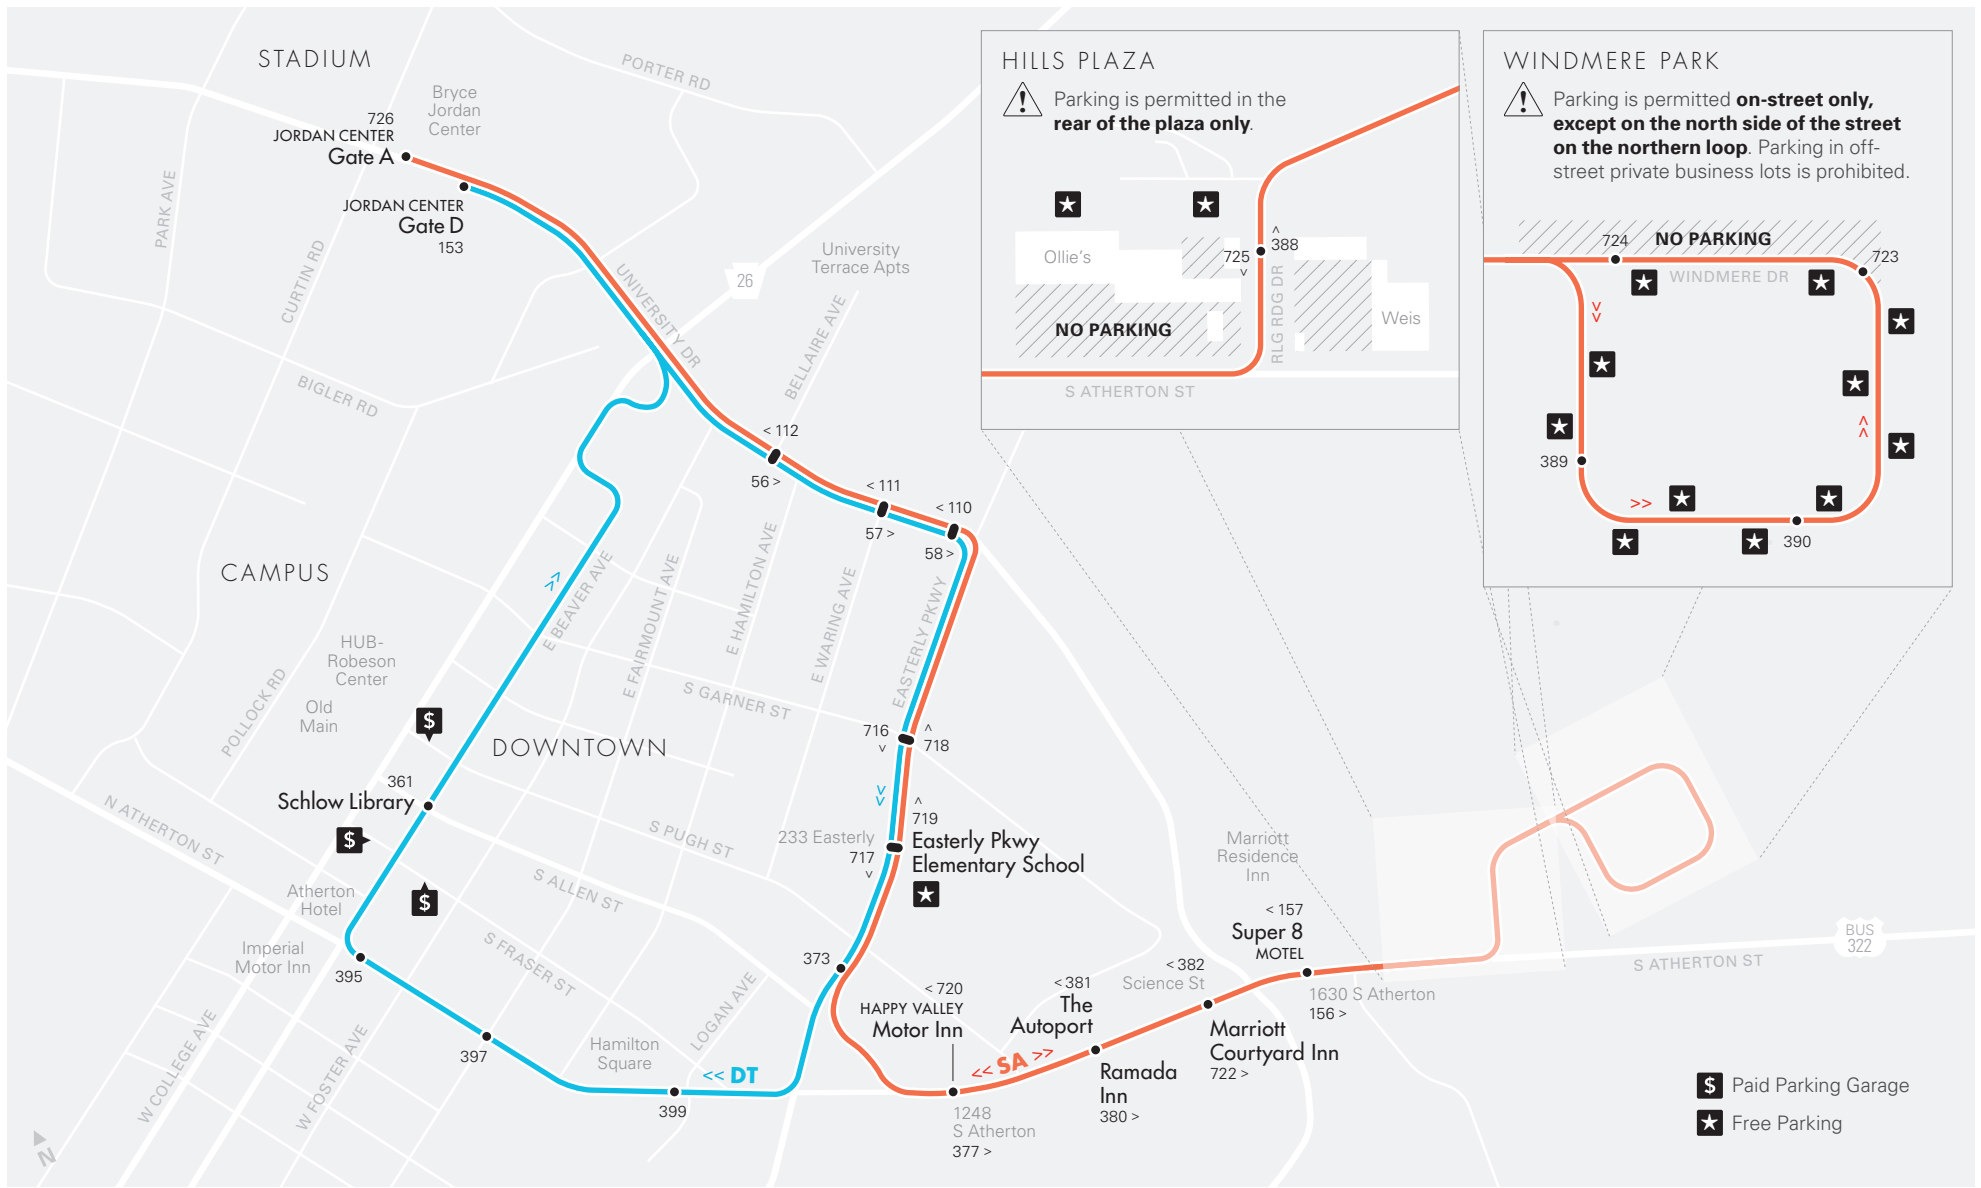

SA SOUTH ATHERTON
Hills Plaza & Windmere Park to/from Beaver Stadium via South Atherton St
(After the game, service is one-way from the stadium only)

CATABUS

CAMPUS

Frequent fare-free downtown/campus circulator LOOP and cross-campus LINK service.

COMMUNITY

Fixed-route community bus system connecting all participating municipalities with downtown State College and the Penn State campus, including Game Day Shuttle service between downtown State College, South Atherton Street and Beaver Stadium for Penn State home football games.

CENTRE AREA
TRANSPORTATION
AUTHORITY

108 East Beaver Avenue, State College, PA 16801
(814) 238-CATA(2282)
www.catabus.com

www.catabus.com

CALENDAR 2017 Season

AKRON	9/2 at 12:00p	Afternoon
PITTSBURGH	9/9 at 3:30p	Afternoon
GEORGIA STATE	9/16 at 7:30p	Evening
INDIANA	9/30	TBA
MICHIGAN	10/21	TBA
RUTGERS	11/11 at 12:00p	Afternoon
NEBRASKA	11/18	TBA