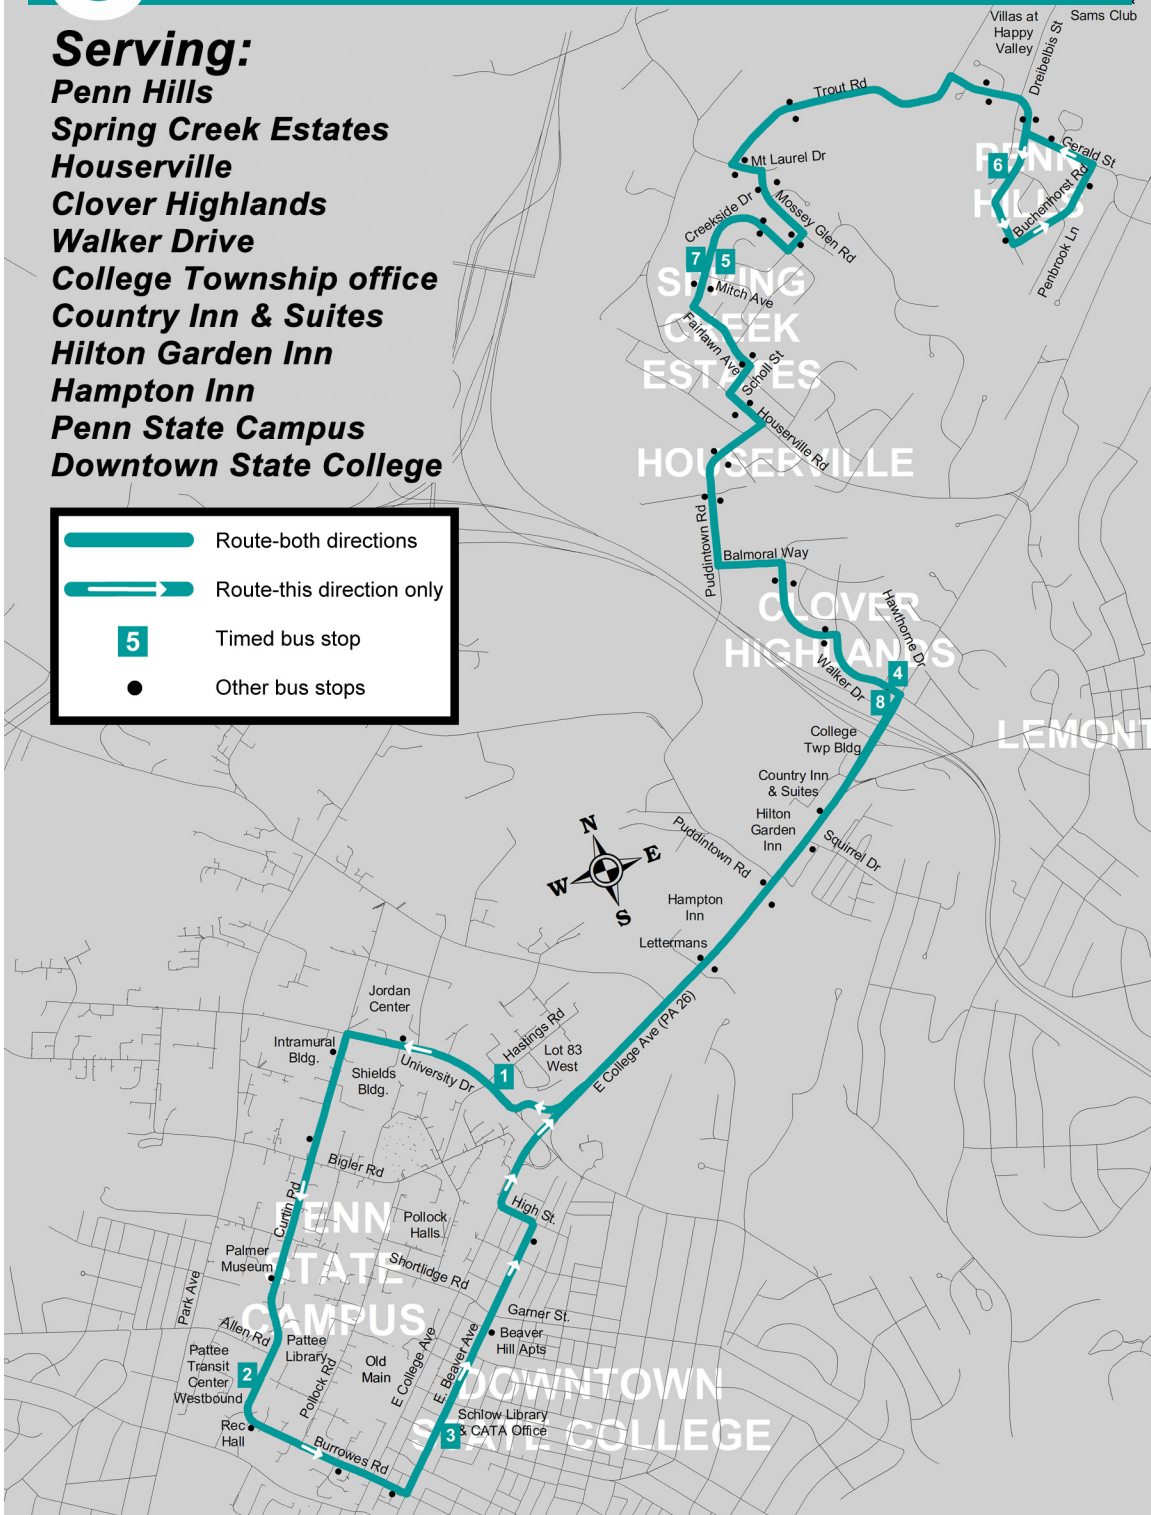

	Route-both directions
	Route-this direction only
	Timed bus stop
	Other bus stops

## C Route Timetable

#### INBOUND:

*to Clover Highlands, Houseville, Spring Creek  
Estates & Penn Hills*

*to Campus & Downtown*

<i>Campus: University Dr at Lot 83 West</i>	<i>Campus: Curtin Rd. at Pattee Transit Center Westbound</i>	<i>arrive: Downtown: Beaver Ave at Schlow Library/CATA Office</i>	<i>leave: Downtown: Beaver Ave at Schlow Library/CATA Office</i>	<i>Clover Highlands: Walker Dr. at Hawthorne Dr.</i>	<i>Spring Creek Estates: Creekside Dr. at Mitch Ave.</i>	<i>Penn Hills: 2448 Buchenhorst Road</i>	<i>Spring Creek Estates: Creekside Dr. at Mitch Ave.</i>	<i>Clover Highlands: Walker Dr. at Hawthorne Dr.</i>	<i>Campus: University Dr at Lot 83 West</i>	<i>Campus: Curtin Rd. at Pattee Transit Center Westbound</i>	<i>arrive: Downtown: Beaver Ave at Schlow Library/CATA Office</i>
<b>1</b>	<b>2</b>	<b>3</b>	<b>3</b>	<b>4</b>	<b>5</b>	<b>6</b>	<b>7</b>	<b>8</b>	<b>1</b>	<b>2</b>	<b>3</b>
----	----	----	7:02	7:08	7:13	7:18	7:25	7:30	7:35	7:42	7:48
7:35	7:42	7:48	7:57	8:03	8:08	8:13	8:20	8:25	8:30	8:37	8:43
---	---	---	---	---	---	<b>12:18</b>	<b>12:25</b>	<b>12:30</b>	<b>12:35</b>	<b>12:42</b>	<b>12:48</b>
<b>12:35</b>	<b>12:42</b>	<b>12:48</b>	<b>12:57</b>	<b>1:03</b>	<b>1:08</b>	<b>1:13</b>	<b>1:20</b>	<b>1:25</b>	<b>1:30</b>	<b>1:37</b>	<b>1:43</b>
<b>4:13</b>	<b>4:20</b>	<b>4:26</b>	<b>4:27</b>	<b>4:33</b>	<b>4:38</b>	<b>4:43</b>	<b>4:50</b>	<b>4:55</b>	<b>5:00</b>	<b>5:07</b>	<b>5:13</b>
<b>5:00</b>	<b>5:07</b>	<b>5:13</b>	<b>5:22</b>	<b>5:28</b>	<b>5:33</b>	<b>5:38</b>	<b>5:45</b>	<b>5:50</b>	<b>5:55</b>	<b>6:02</b>	<b>6:08</b>

### Saturday & Sunday: NO SERVICE

PM trips are in bold